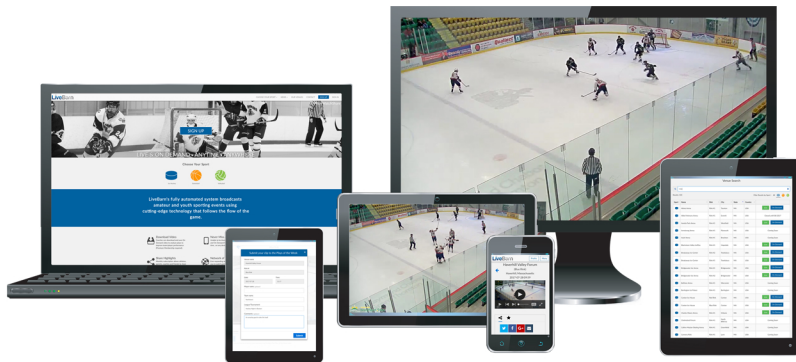

Play. Watch. Share.

LIVEBARN IS BROADCASTING FROM

WATERVILLE VALLEY ICE ARENA

Never miss a Moment of the Game.

SAVE 10% | PROMO CODE: 29ad-07fb

Stream unlimited video from any LiveBarn venue.

LiveBarn

www.livebarn.com